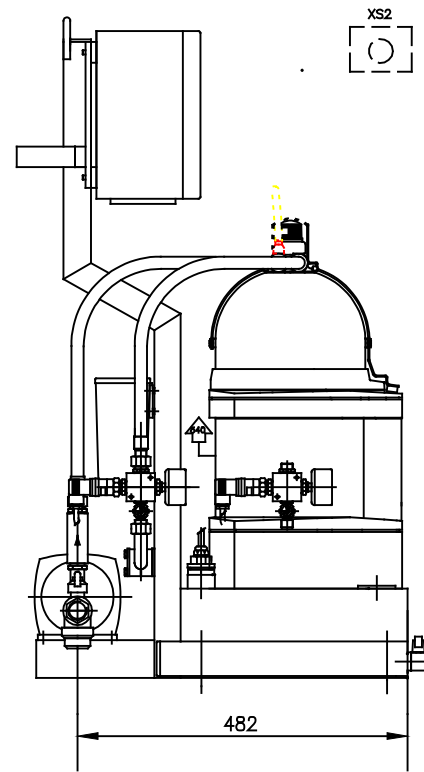

Riisan diam. 10 mm

**LEGEND**

- 20 Oil feed, G 3/4
- 220 Clean oil outlet, G 1/2
- 221 Water outlet (to collecting tank)
- 440 Water for water seal
- 460 Drain, G 1/2
- 540 Ventilation
- XS2 Emergency stop (optional)
- Wheel Set (optional)
- WEIGHT: 65 kg (AC)

Title		 Ks Supply Sca 116, 22, Singapore 20152 Tel: +65 - 68906 Fax: +65 - 68906 www.ocppco.net	
Assembly Layout		Date	5/05/07
Sheet #	1 / 1	Isometric	
Customer		Rev.	0
Customer Project No.		Drawn	SC
		Complementary Dwg. No. 176456601	
		Drawing No. 176456601 - 01	