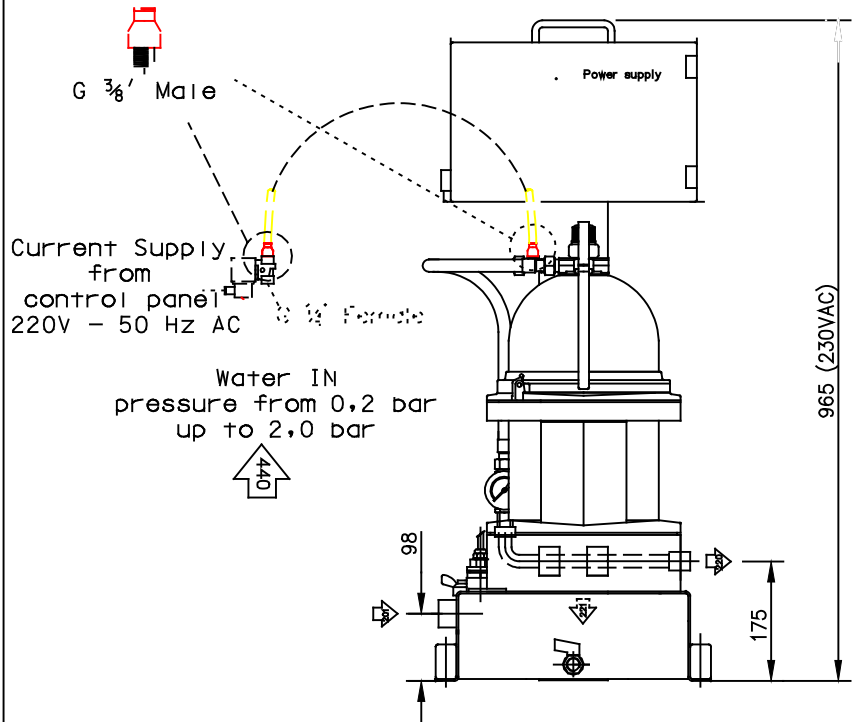

Riisan diam. 10 mm

**LEGEND**

- 20 Oil feed, G 3/4
- 220 Clean oil outlet, G 1/2
- 221 Water outlet (to collecting tank)
- 440 Water for water seal
- 460 Drain, G 1/2
- 540 Ventilation
- XS2 Emergency stop (optional)
- Wheel Set (optional)
- WEIGHT: 65 kg (AC)

Title		 Ks Supply Sca 116, 22, Singapore 20152 Tel: +65 - 68906 Fax: +65 - 68906 www.ocppco.net	
Assembly Layout		Date	5/05/07
Sheet #	1 / 1	Isometric	
Customer		Rev.	0
Customer Project No.		Drawn	SC
		Complementary Dwg. No. 176456601	
		Drawing No. 176456601 - 01	