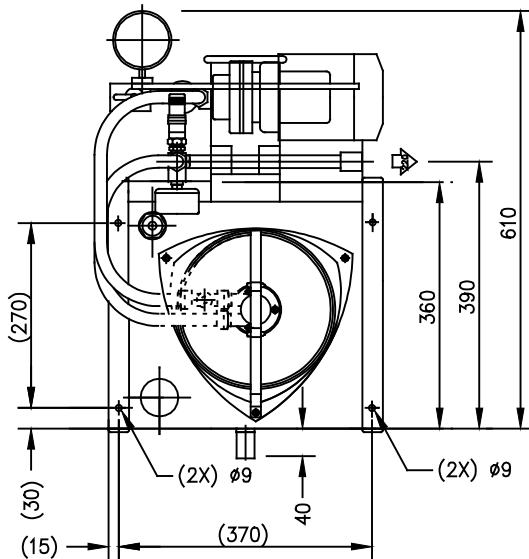

Riisan diam. 10 mm

**LEGEND**

- 20 Oil feed, G 3/4
- 220 Clean oil outlet, G 1/2
- 221 Water outlet (to collecting tank)
- 440 Water for water seal
- 460 Drain, G 1/2
- 540 Ventilation
- XS2 Emergency stop (optional)
- Wheel Set (optional)
- WEIGHT: 65 kg (AC)

Title		 Ks Supply Sca 116, 22, Singapore 20152 Tel: +65 - 68906 Fax: +65 - 68906 www.ocppco.net	
Assembly Layout		Date	5/05/07
Sheet #	1 / 1	Isometric	
Customer		Rev.	0
Customer Project No.		Drawn	SC
		Complementary Dwg. No. 176456601	
		Drawing No. 176456601 - 01	