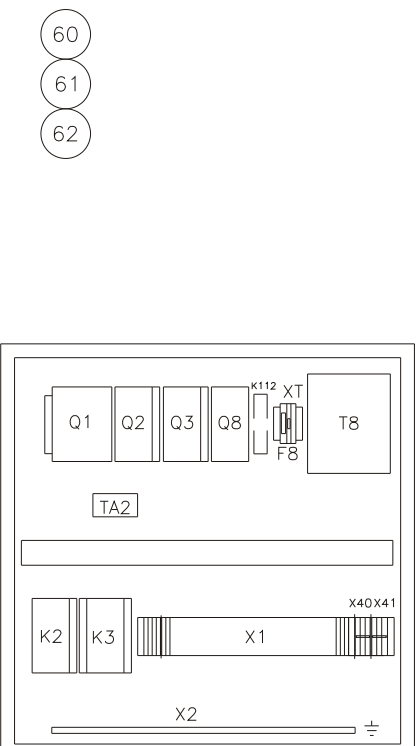

7.Components - 2 Starters - 17 Starter for PA  
MDPC Acrobat Enclosure

7.2.17.1 Equipment Specification, Starter for PA

- 60
- 61
- 62

Ref. 571306 Rev. 0

Marine Product Catalogue  
Illustrations, indications of material, dimensions and weights etc herein, do not constitute any commitment on our part.  
We reserve the right to change such specifications when necessary.