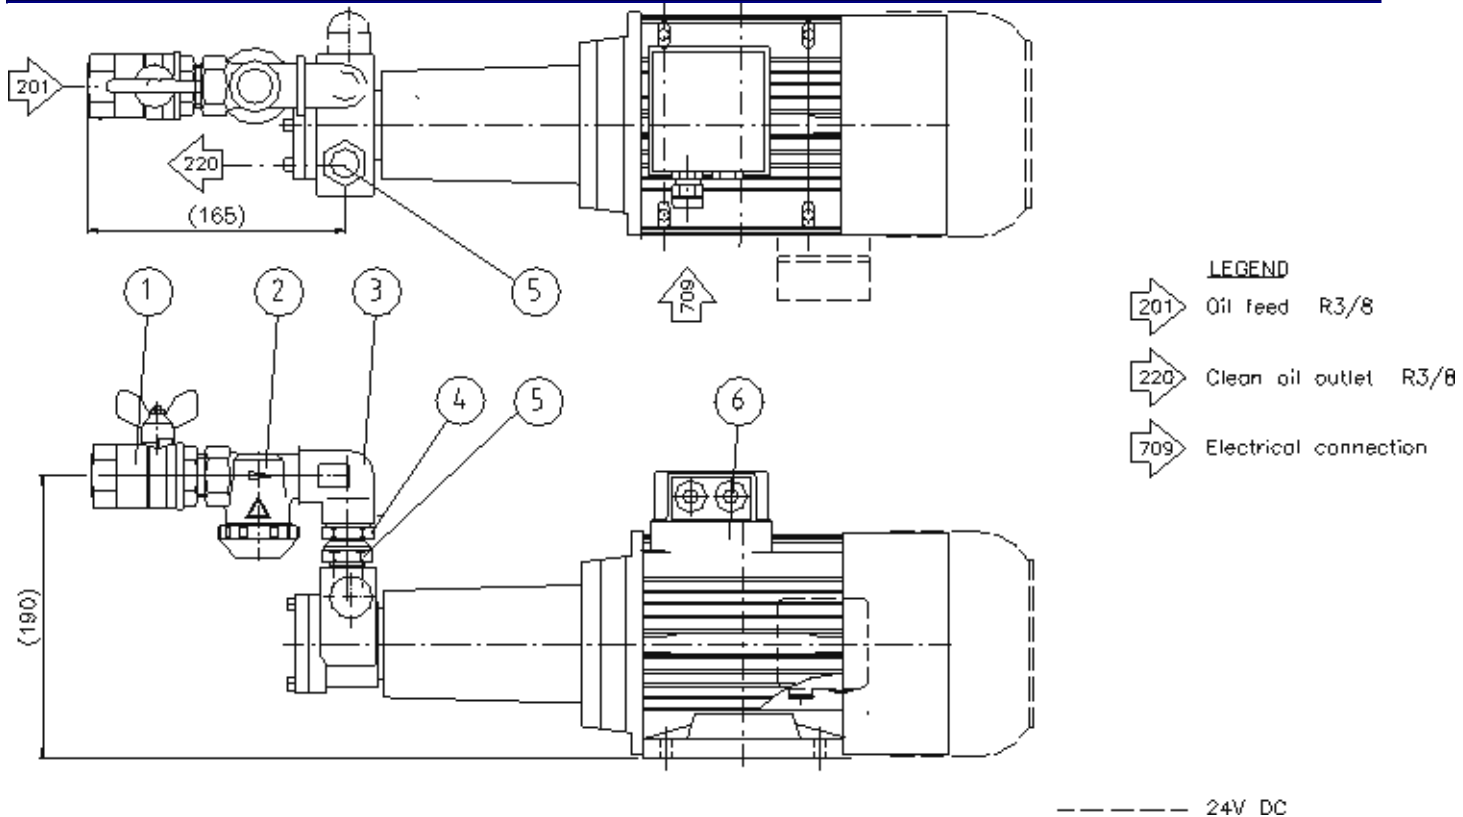

Edition:

6. Pumps - 5 Feed Pumps

Released

MDPC

Pump complete with Inlet kit & Electric pump for MIB 303

Drawings & Charts - Assembly

REF. 570147, REV. 0

Document published on Web

Created by CN=Beatrice Holmberg/OU=TU/OU=SE/O=ALFALAVAL on 27/03/2006

Modified by Beatrice Holmberg on 2006-03-27