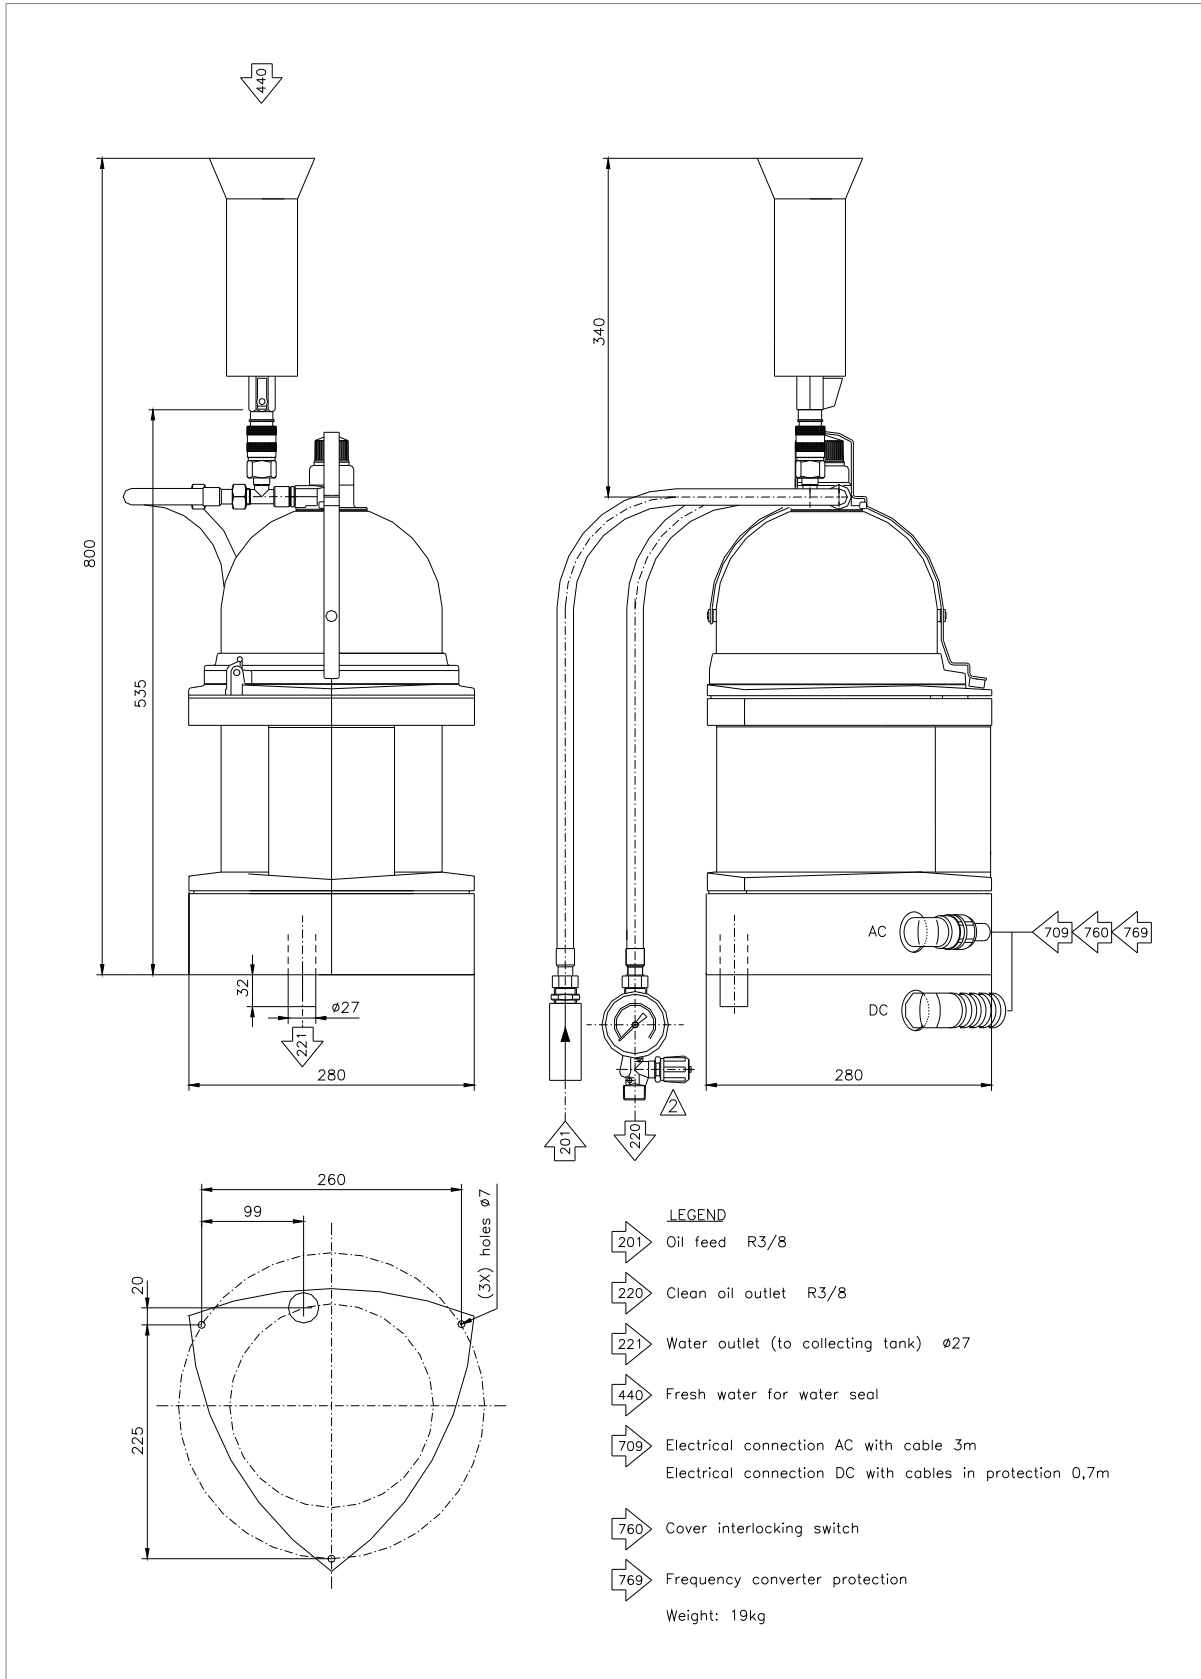

1.13 Dimension drawing, MIB 303

Ref. 1765812 Rev. 1

Edition:

6. Pumps - 5 Feed Pumps

Released

MDPC

### Pump complete with Inlet kit & Electric pump for MIB 303

#### Drawings & Charts - Assembly

REF. 570147, REV. 0

**Document published on Web**

Created by CN=Beatrice Holmberg/OU=TU/OU=SE/O=ALFALAVAL on 27/03/2006

Modified by Beatrice Holmberg on 2006-03-27