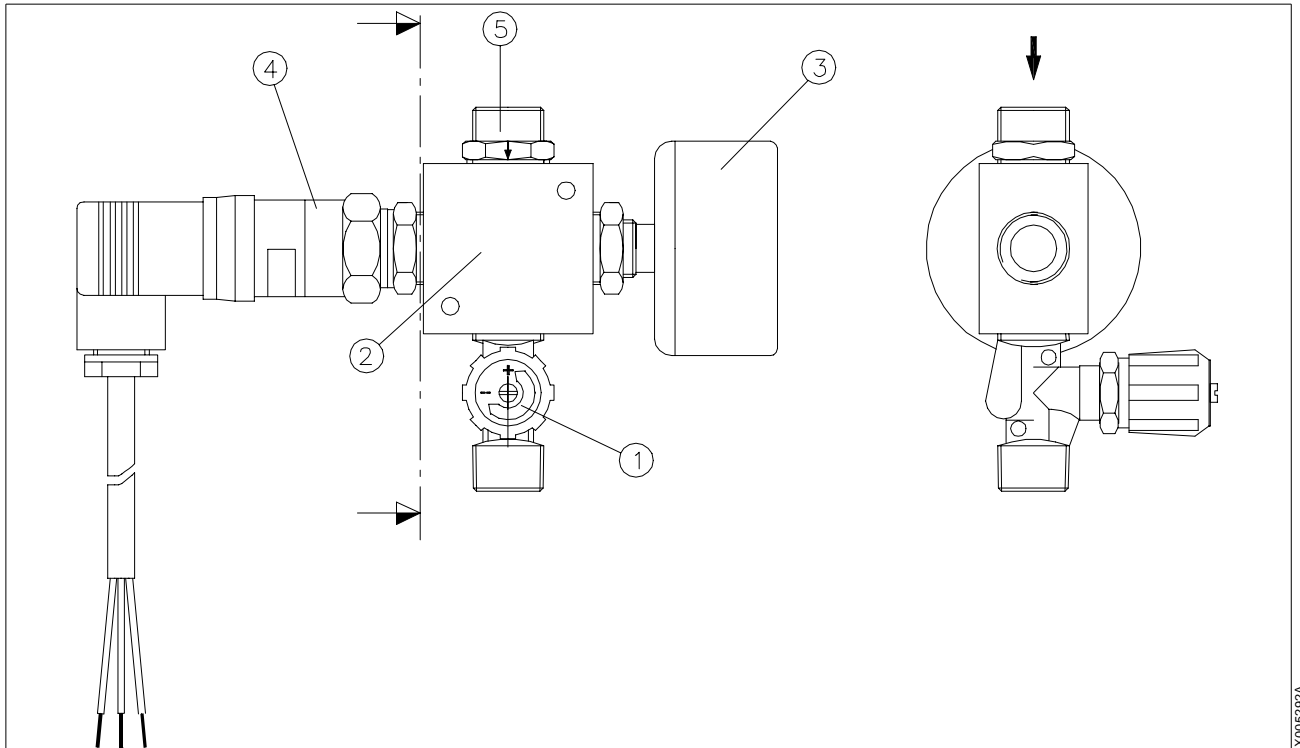

Outlet Piece with Pressure Switch

Product No.	1764732-80
Printed Book No.	Nov 1997 1818079-02 V4

Alfa Laval reserve the right to make changes at any time without prior notice.

Any comments regarding possible errors and omissions or suggestions for improvement of this publication would be gratefully appreciated.

1 Technical Data

1.1 Spare Parts

Ref. 1764732 Rev. 1

Item	Qty	Article No.	Description	Remarks
1	1		Needle valve	
2			Distributor	
3	1	543054-08	Pressure gauge	0-2.5 bar
4	1	1764764-04	Pressure switch	Pre-set at 0.3 bar
5	1		Non-return valve	